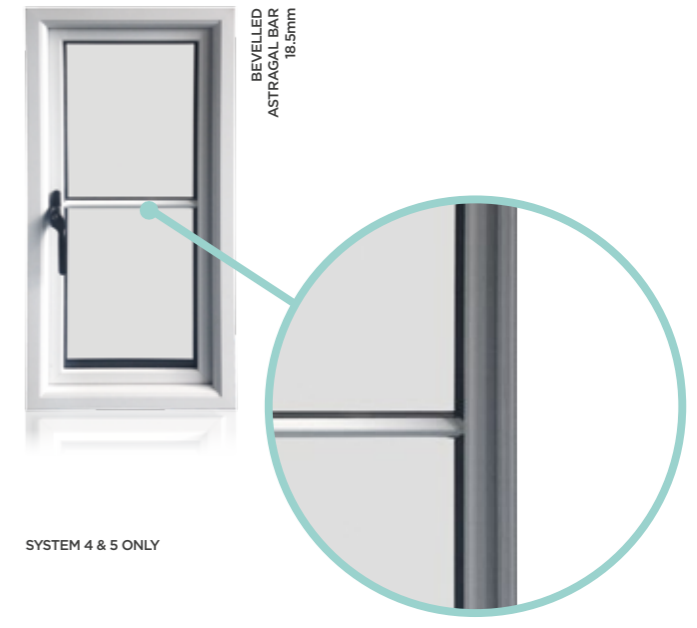

## Dummy sashes\*

If you have an eye for detail you may wish to consider 'dummy sashes' to give that truly symmetric design.

Window styles that have a combination of opening and fixed areas can look a little uneven due to the frame design. A dummy sash allows you to balance the sight-lines and create a more uniform look.

## Easy-clean hinges

Optional easy-clean hinges let you slide your window open to one side allowing you to easily clean both sides of the glass from inside the home. These have the added benefit of opening to almost 90°, giving an unobstructed view from your room and creating an easy fire exit.