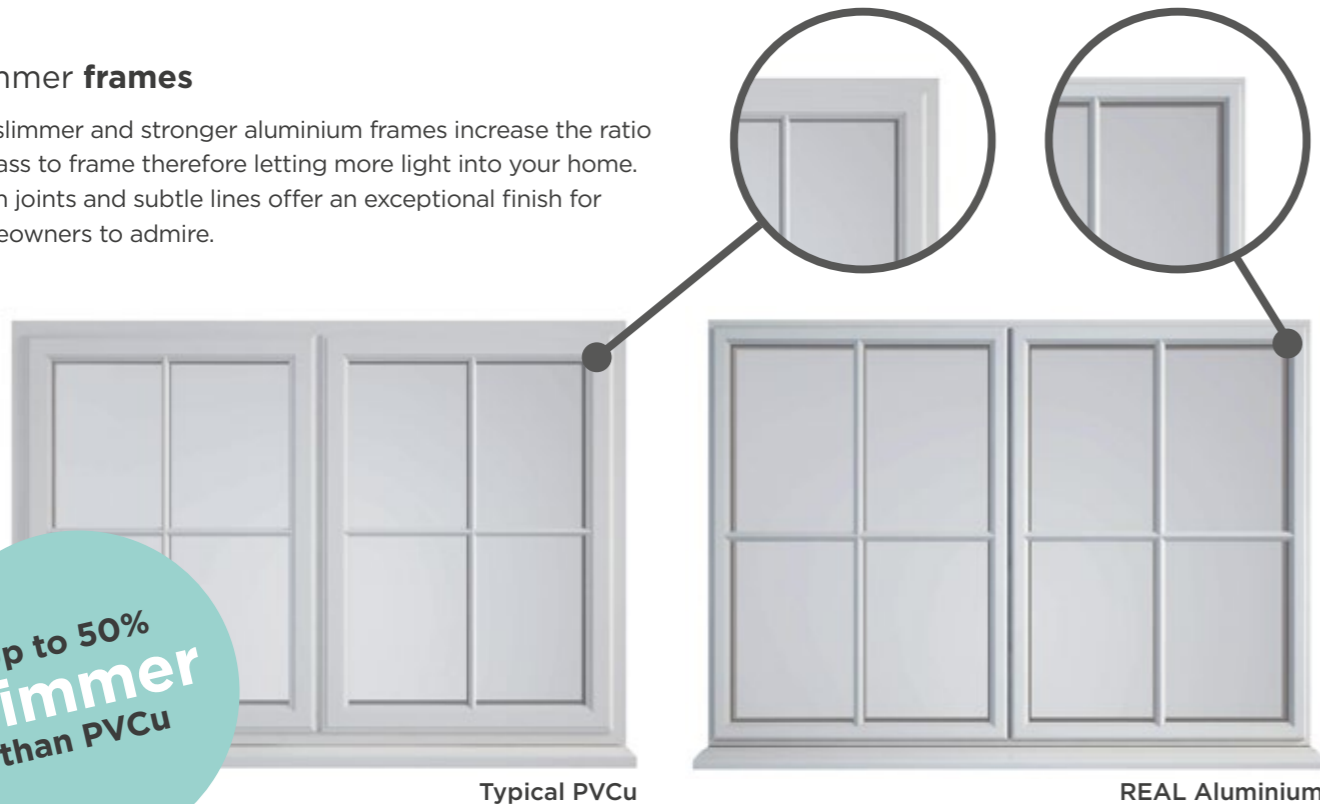

Typical PVCu

REAL Aluminium

Up to 50%
slimmer
than PVCu

High strength

Aluminium, by its very nature, is a strong material compared to PVCu and doesn't require additional reinforcements.