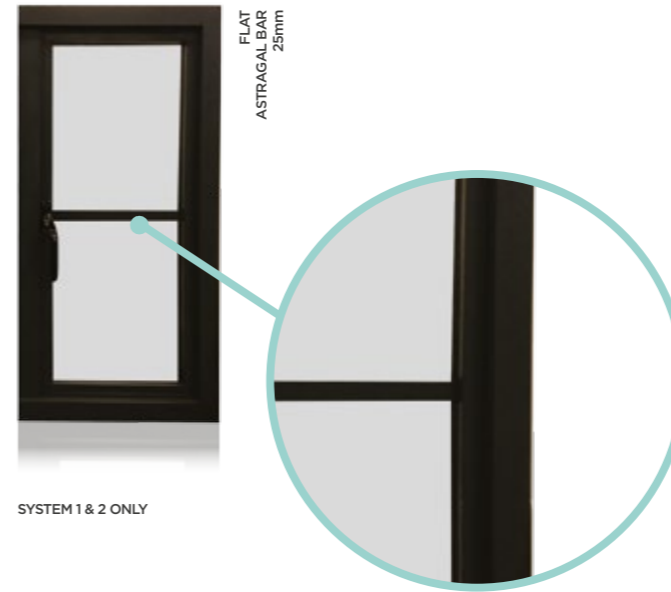

## Dummy sashes\*

If you have an eye for detail you may wish to consider 'dummy sashes' to give that truly symmetric design.

Window styles that have a combination of opening and fixed areas can look a little uneven due to the frame design. A dummy sash allows you to balance the sight-lines and create a more uniform look.

## Easy-clean hinges

Optional easy-clean hinges let you slide your window open to one side allowing you to easily clean both sides of the glass from inside the home. These have the added benefit of opening to almost 90°, giving an unobstructed view from your room and creating an easy fire exit.