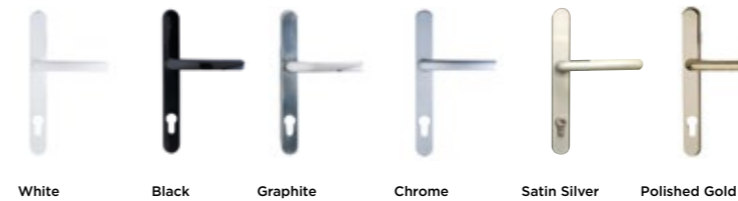

### Double locking handles

For extra peace of mind, REAL Aluminium French Doors or double doors boast extra security with multipoint locking handles and the option of additional handles and locking on both doors.

### Low threshold

An optional low threshold is great for doors which are used regularly and creates a flush appearance due to its minimal step over.\*

## Handles

As with all products in the REAL Aluminium range, our entrance doors or French doors can be personalised with your choice of hardware and accessories.