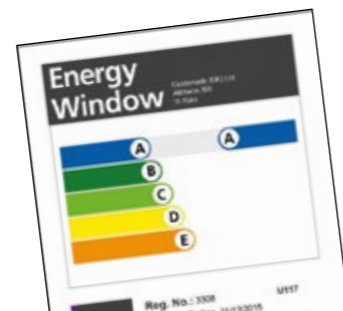

Energy ratings

Windows are assessed by the British Fenestration Rating Council (BFRC) and rated using a familiar A to G scale on the basis of their total energy efficiency, where an A-rated window is more energy efficient than a G-rated window. This rating covers the frame material, the frame design, the glass type and all the other components that make up the window.

Energy-rating performance is calculated using the special properties of the window frame, the glass coatings, and the gasses used in the sealed glass unit.

Each energy-rated window will be supplied with a rating showing its energy performance and could be a valuable factor should you decide to sell your home in the future.