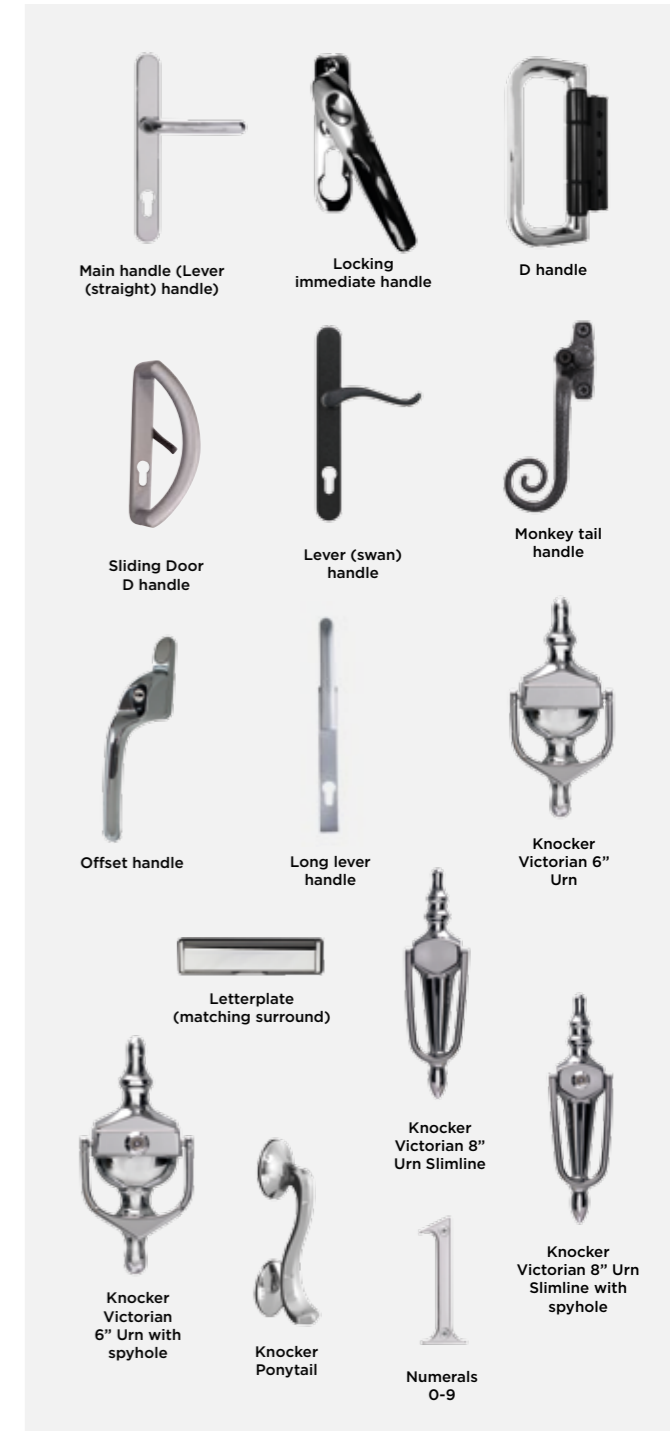

All handles and accessories have been tested to ensure high standards of endurance and functionality.

HANDLES & ACCESSORIES

		White	Black	Grey	Graphite
BI-FOLDING DOORS	Main handle (Lever (straight) handle)	✓	✓		✓
	Intermediate handle	✓	✓	✓	
	D handle	✓	✓	✓	
	Magnetic catch	✓	✓	✓	
	Trickle vents	✓	✓	✓	
SLIDING PATIO DOORS	Long lever handle	✓	✓	✓	
	Sliding Door D Handle	✓	✓	✓	
CASEMENT WINDOWS	Offset handle	✓	✓		✓
	Monkey tail handle				
COMPOSITE, ENTRANCE & FRENCH DOORS	Lever (straight) handle	✓	✓		✓
	Lever (swan) handle				
	Letterplate (black ABS surround)	✓	✓		
	Letterplate (matching surround)	✓	✓		✓
	Knocker Victorian 6" Urn	✓	✓		✓
	Knocker Victorian 6" Urn with spyhole	✓	✓		✓
	Knocker Victorian 8" Urn Slimline	✓	✓		✓
	Knocker Victorian 8" Urn Slimline with spyhole	✓	✓		✓
	Knocker Ponytail	✓	✓		✓
Numerals 0-9		✓		✓	

A range of locking cylinders are available to give enhanced security. Please speak to your REAL Retailer for details.

*silver anodised SAA

Locks

REAL Aluminium doors that have more than one lock will only require one key to operate all of them (this is called 'keyed alike'). Separate doors will have unique keys unless specified. When specifying a high-security key system (3 Star System), all keys will be unique. For further details, please speak to your REAL Retailer.

HANDLES & ACCESSORIES

Chrome	Satin Silver	Polished Gold	Antique Black
✓	✓	✓	
✓			
✓			
✓			
	✓		
	✓*		
	✓		
✓	✓	✓	
			✓
✓	✓	✓	
			✓
✓	✓	✓	
✓	✓	✓	✓
✓	✓	✓	✓
✓	✓	✓	
✓	✓	✓	✓

Antique black range