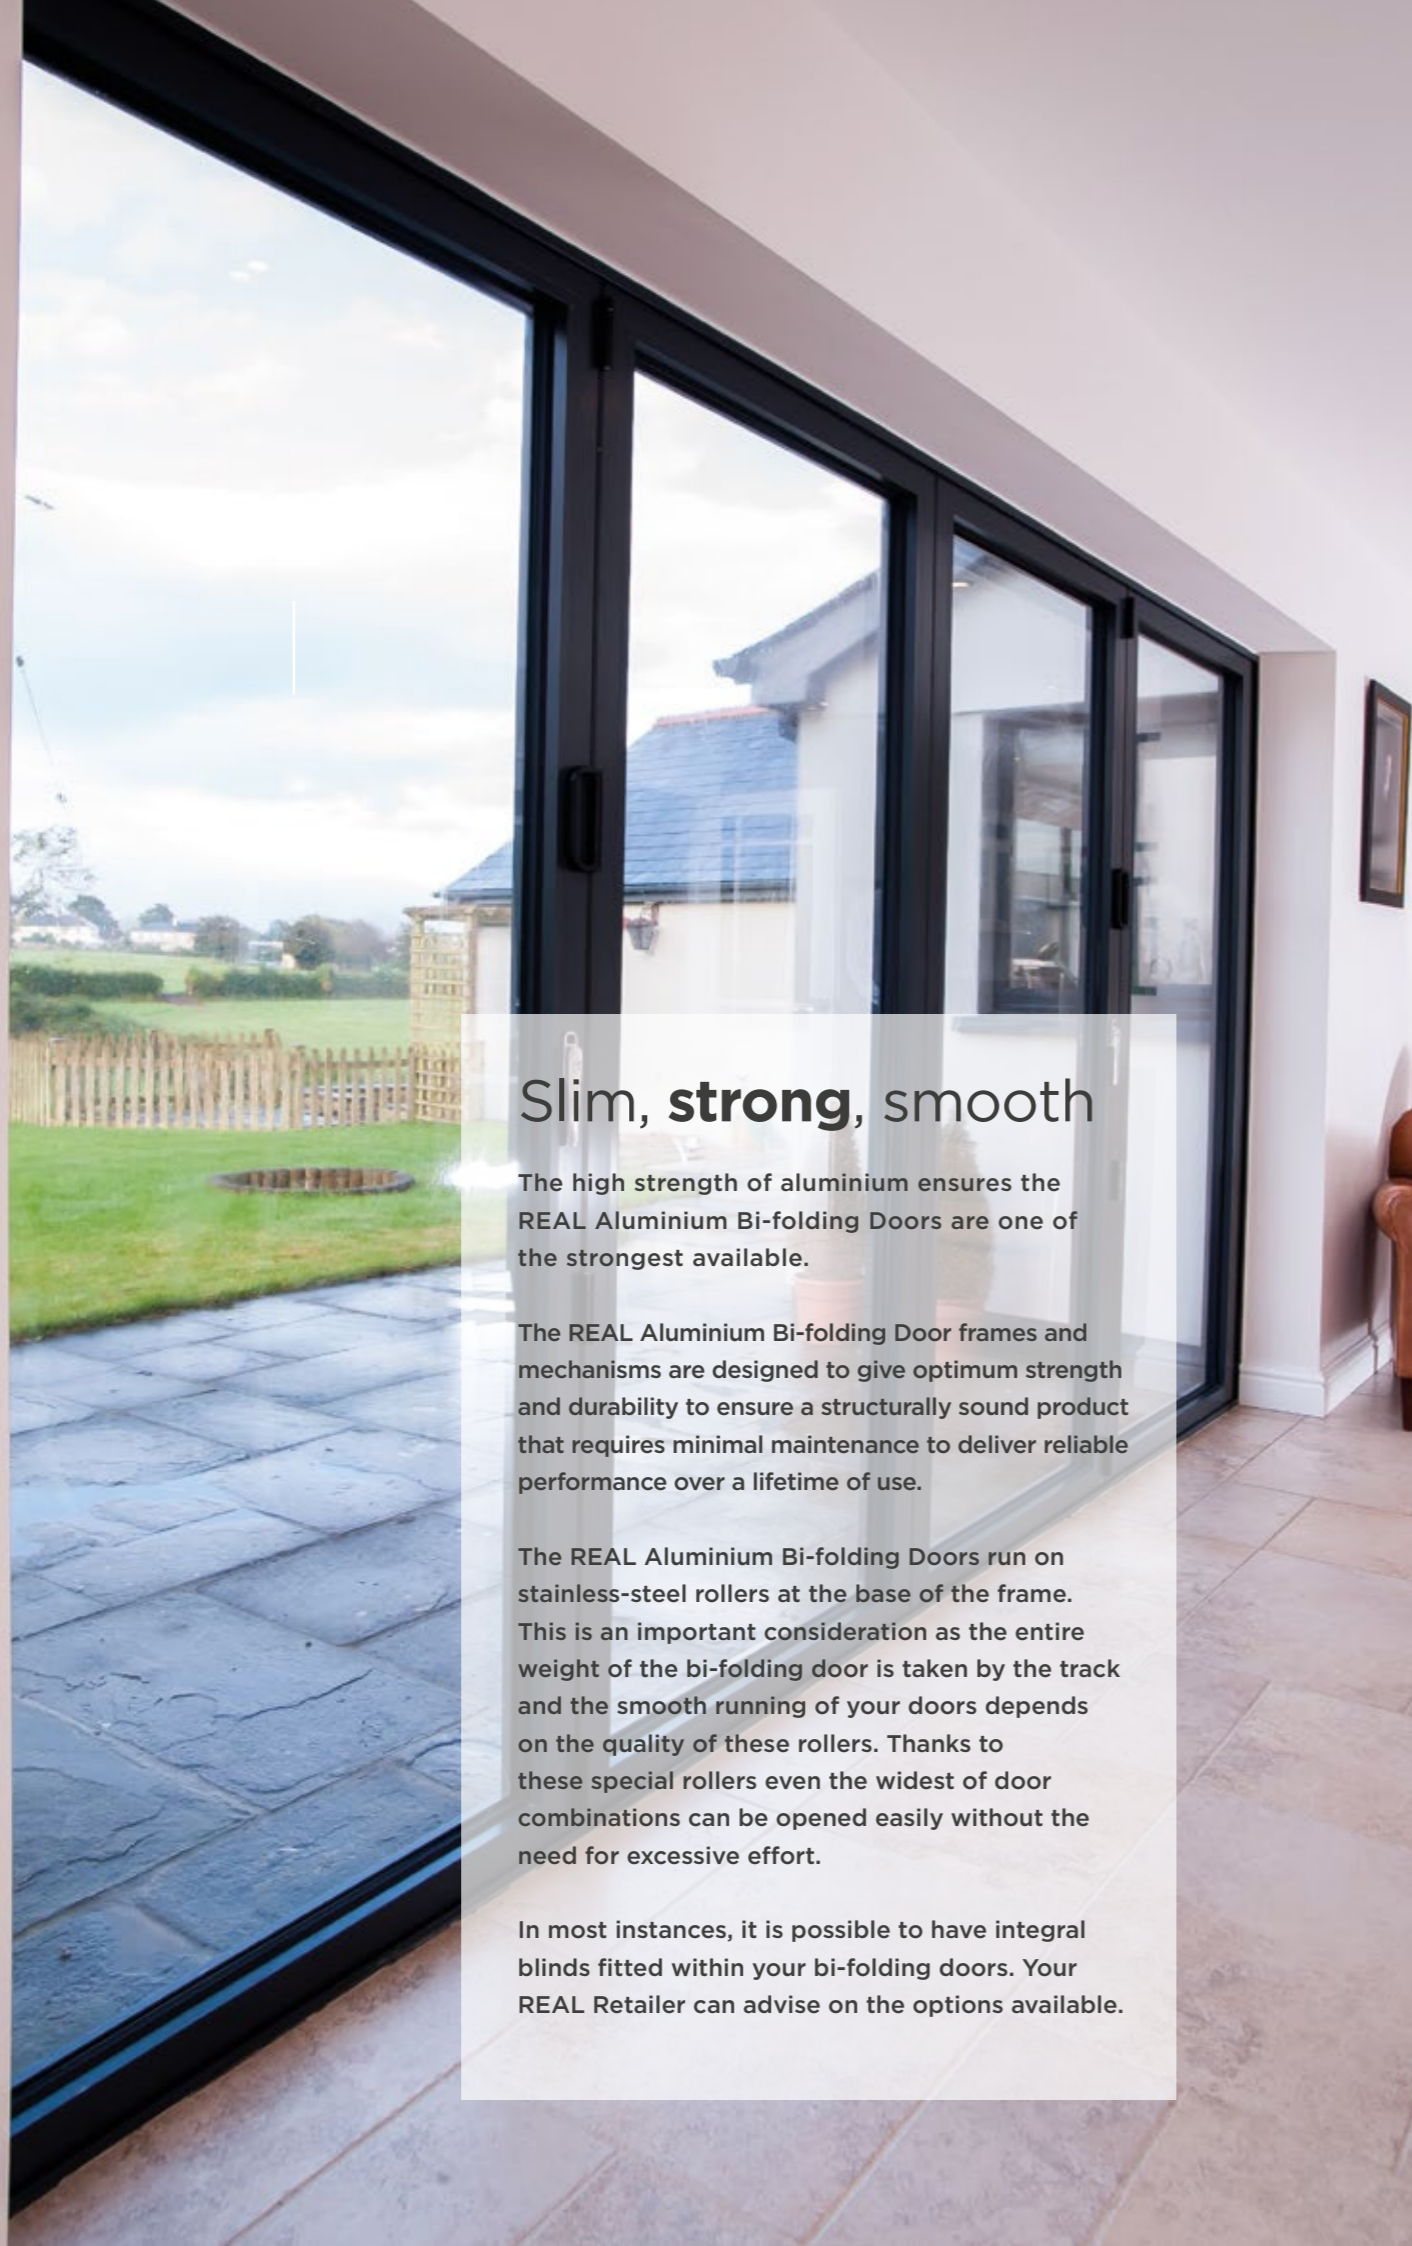

Slim, **strong**, smooth

The high strength of aluminium ensures the REAL Aluminium Bi-folding Doors are one of the strongest available.

The REAL Aluminium Bi-folding Door frames and mechanisms are designed to give optimum strength and durability to ensure a structurally sound product that requires minimal maintenance to deliver reliable performance over a lifetime of use.

The REAL Aluminium Bi-folding Doors run on stainless-steel rollers at the base of the frame. This is an important consideration as the entire weight of the bi-folding door is taken by the track and the smooth running of your doors depends on the quality of these rollers. Thanks to these special rollers even the widest of door combinations can be opened easily without the need for excessive effort.

In most instances, it is possible to have integral blinds fitted within your bi-folding doors. Your REAL Retailer can advise on the options available.

Magnetic door catch

The REAL bi-folding door leaf is held open by a round magnetic catch attached to folding doors, holding the doors open as they fold.

Threshold

Our four threshold options let you choose from floor to floor flush threshold, right the way through to a traditional step and provides maximum weather rating for extreme conditions. When a flush doorway is required – for example separating two rooms or for wheelchair access – our low threshold options ensure a smooth, unobtrusive transition.

Multi-point locking

REAL Aluminium Bi-folding Doors feature two high-security hooks and a dead-bolt to ensure total peace of mind. Upgraded locking systems are available, please speak to your REAL Retailer for details.

Trickle vents