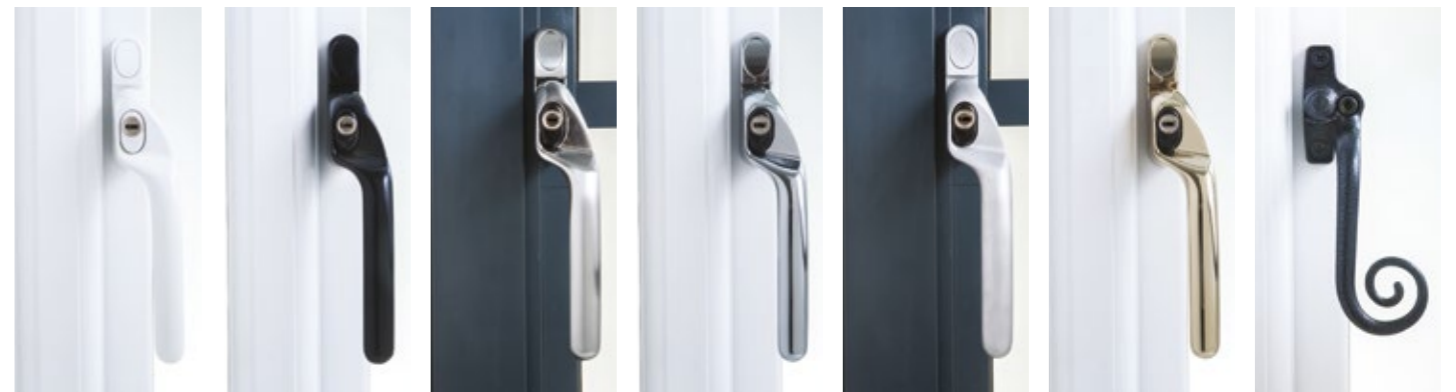

Handles

Hardware is available in a choice of finishes allowing you to tailor your windows to suit your interior.

White Black Graphite Chrome Satin Silver Polished Gold Antique Black