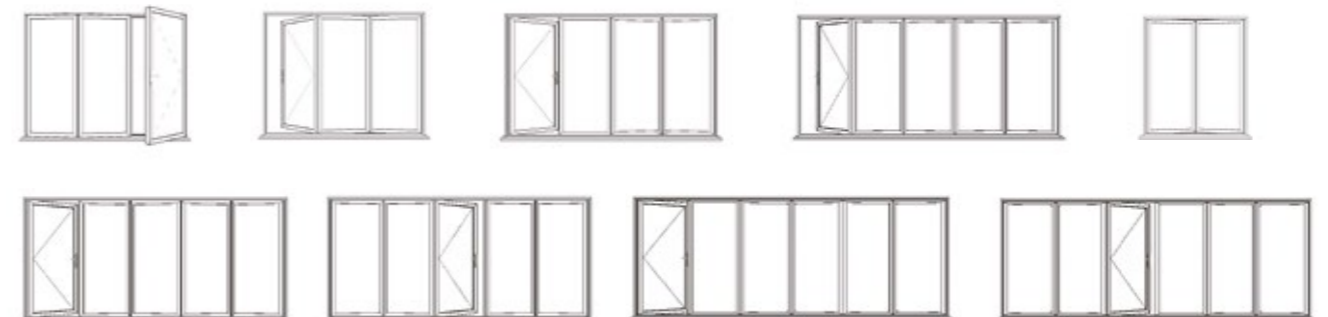

Configuration examples:

Not all configurations have an external handle for access from the outside. Please ask your REAL Retailer for details.