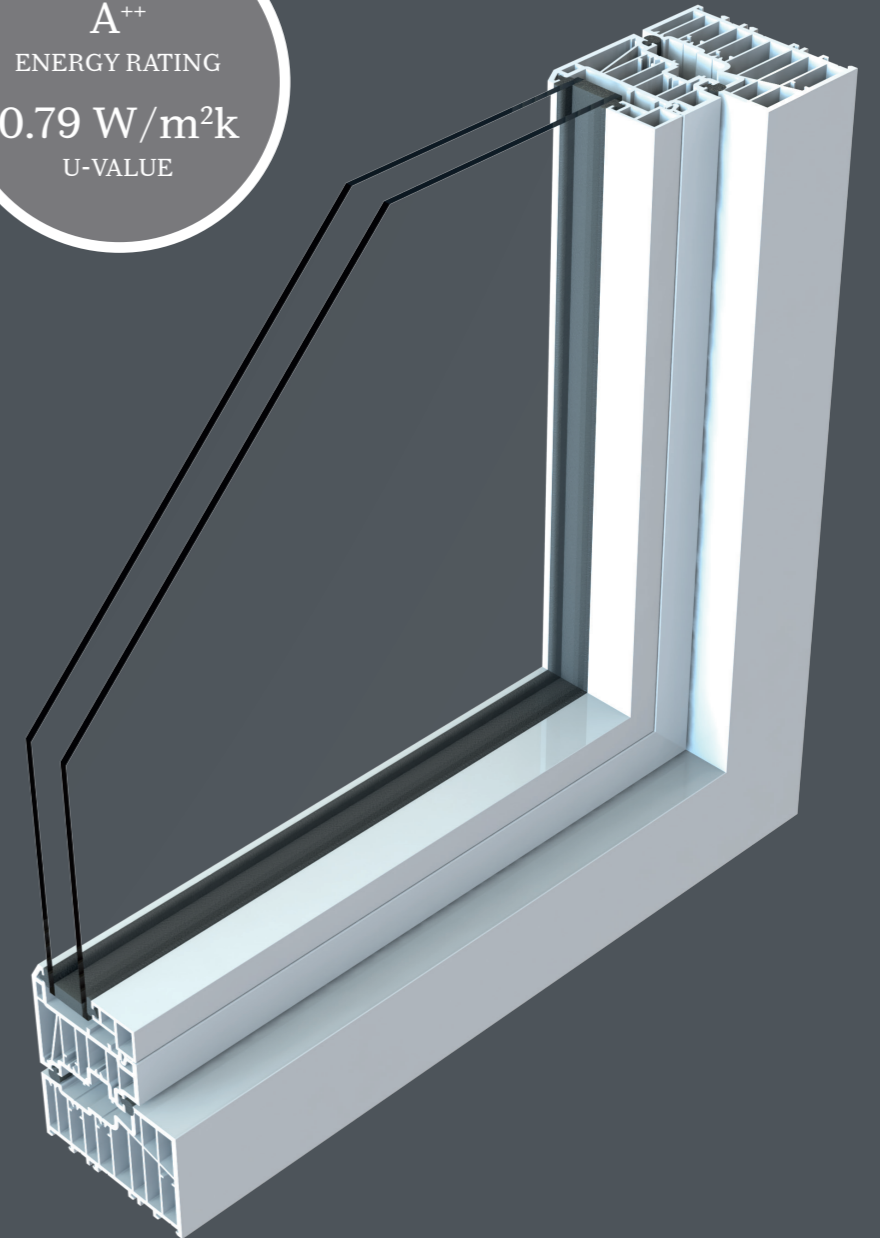

TESTING & SECURITY

R² ACHIEVES ONE OF THE HIGHEST CLASSIFICATIONS ON THE BRITISH STANDARD WEATHER TEST. IT HAS ALSO PASSED ALL SECURITY TESTS, THE GLAZING BEAD IS ALWAYS ON THE INSIDE WHICH CONTRIBUTES TO A HIGHER SECURITY PERFORMANCE.

A⁺⁺
ENERGY RATING
0.79 W/m²k
U-VALUE

28MM
DOUBLE GLAZING

44MM
TRIPLE GLAZING

'EASY CLEAN' REBATE AND NIGHT VENT AVAILABLE

INNOVATIVE DESIGN.

EQUAL SIGHT-LINES

R² IS BUILT TO UNQUESTIONABLE MARKET LEADING DESIGN STANDARDS, THIS EFFECTIVE AND HIGH PERFORMANCE SOLUTION OFFERS CLEAN LINES AND ADVANCED FUNCTIONALITY. AN ELEGANTLY FLUSH SASH EXTERIOR AND A UNIQUE SQUARE INTERIOR GIVES RESIDENCE² ITS BOLD AND MODERN APPEARANCE. ALL GLASS SIGHT-LINES ARE PERFECTLY EQUAL PROVIDING SYMMETRY, COMPLEMENTING THE INTERNAL STYLISH SQUARE DETAIL.