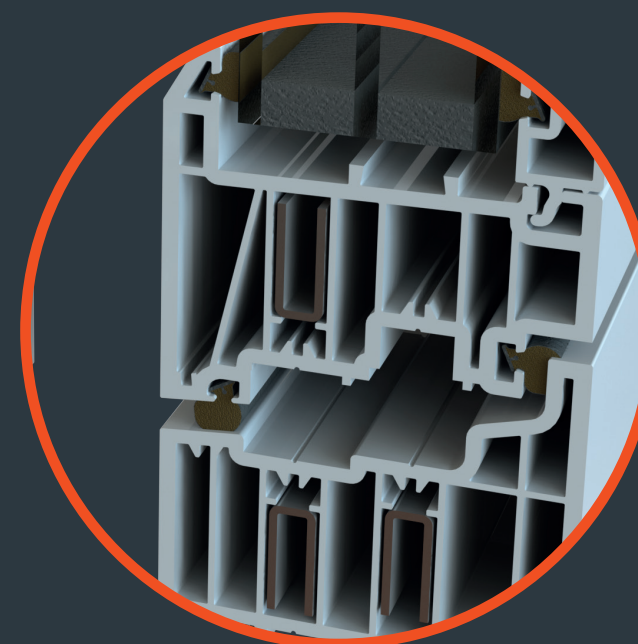

Greener Than You Realise

PVCu is greener than you realise. It's an insulating material, keeping you cosy in the winter and cool in the summer, contributing to lower energy bills and carbon emissions. R7 is to achieve a Window Energy Rating (WER) of A+ and a U-value of 0.8W/(m²K) which is Passivhaus standard so it's future proof too. All our windows and doors can be fully recycled and actually include a recycled material section within them. As for maintenance, there's very little, no toxic paints, primers, preservatives or fungicides to keep your windows looking fresh!

7 Chamber Design

Residence 7 has been engineered to meet current and anticipated future standards. Other window frames typically offer 3 or 5 chambers and are usually 70mm wide, R7 has 7 chambers and is 75mm wide, resulting in superior thermal, acoustic, strength and security performance.

Energy Efficient Glazing

Residence 7 is designed to accommodate 'energy efficient glazing' this term is used to describe double glazing or triple glazing used in modern windows. R7 has options for 28mm double glazing or 44mm triple glazing. The glazing bead is always on the inside which contributes to a higher security performance.

R7