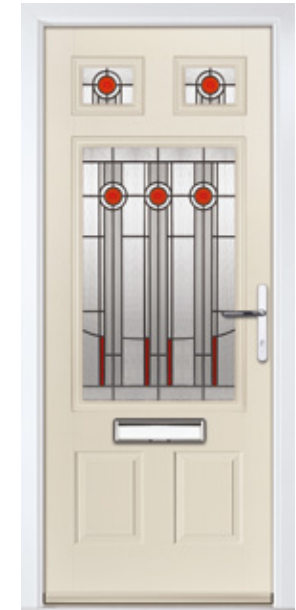

GROVE

Colour: Clotted Cream
Glass: Metropolis