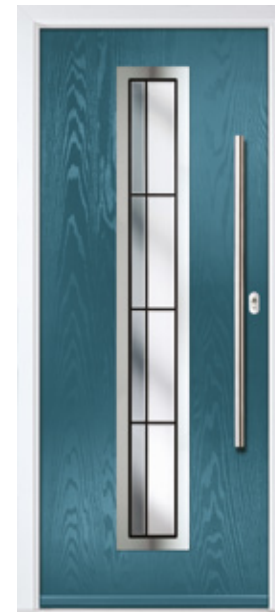

INOX MONACO

Colour: Victory Blue
Glass: Graphite