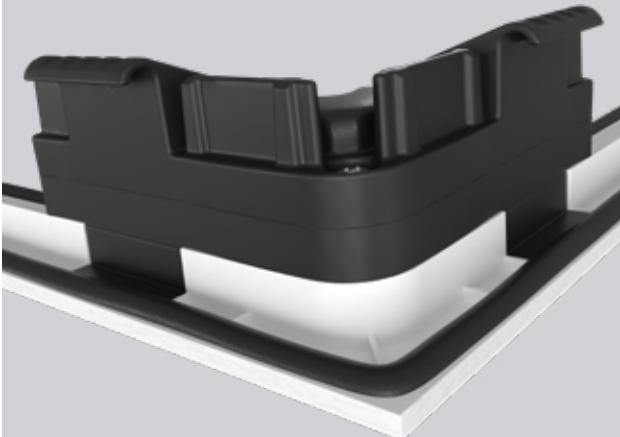

ENDLESS POSSIBILITIES

Exclusive Glazing Cassettes

The ORIGINAL® composite door range uses FLiP®, an exclusive glazing cassette system with revolutionary Foam in Place technology that delivers a superior seal and aesthetic. We also offer the unique Inox™ cassette system finished in stainless steel or black matt finish.

FLiP® Technology

The pre-applied foam in place technology creates a superior seal that prevents any water ingress.

Standard

The traditional choice with a moulded design and a woodgrain finish to suit a more conventional door design.

Flat Grained

Be eclectic by combining a woodgrain finish with a modern squared-off flat profile that complements a contemporary Flush or designer Monza II door.

Flat Stipple

The modern one, with a squared-off flat profile and smooth stippled finish that perfectly matches Links, our aluminium-effect composite door.

Inox™

For a more European look, choose the stunning Inox™ stainless steel frames.