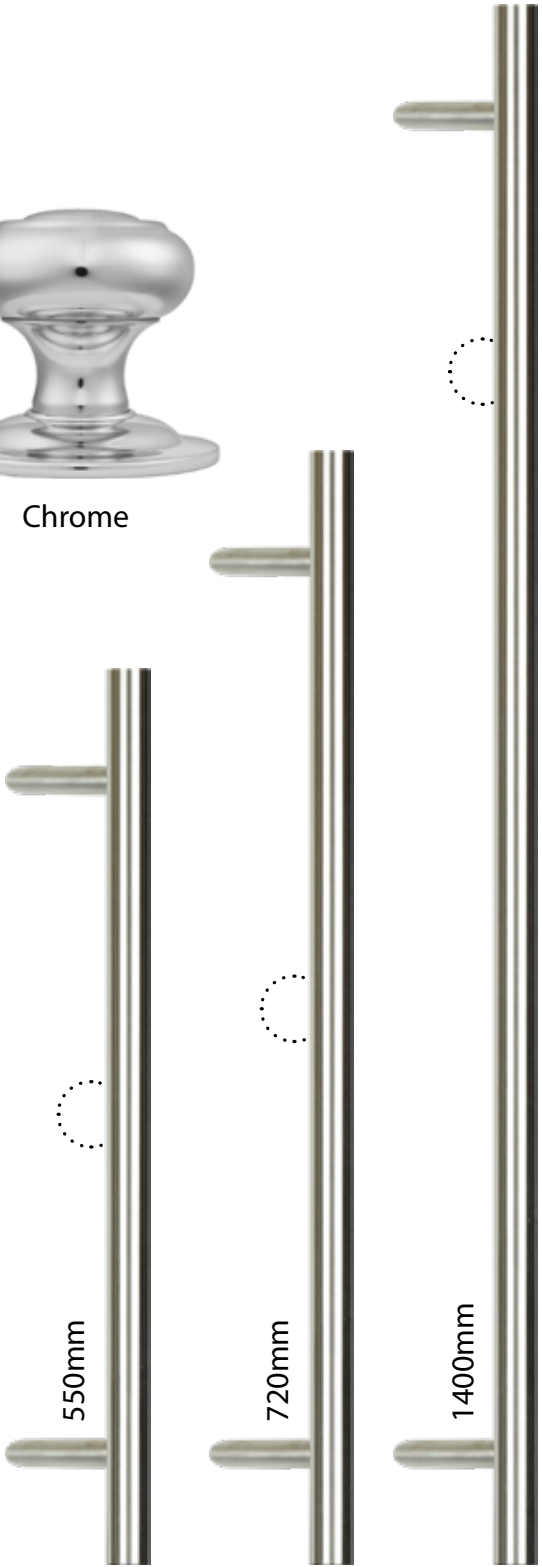

HARDWARE OPTIONS

Satin

Gold

Chrome

Pull bar outside only incorporates our Cylinder Door Pull.

Pull bar both sides incorporates our Pull Bar Escutcheon in satin.

○ Indicative lock position only for the 550mm, 720mm and 1400mm pull bar handle