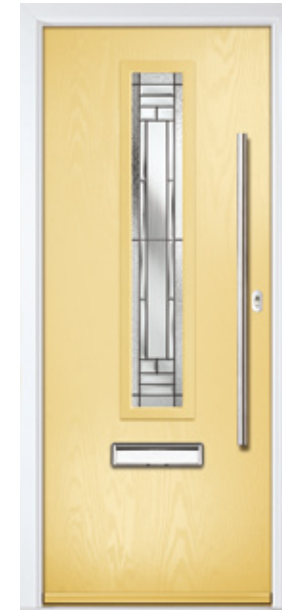

Left and
right
options
available

Left and
right
options
available

AUGUSTA

Colour: **Citrine**
Glass: **Louisiana**