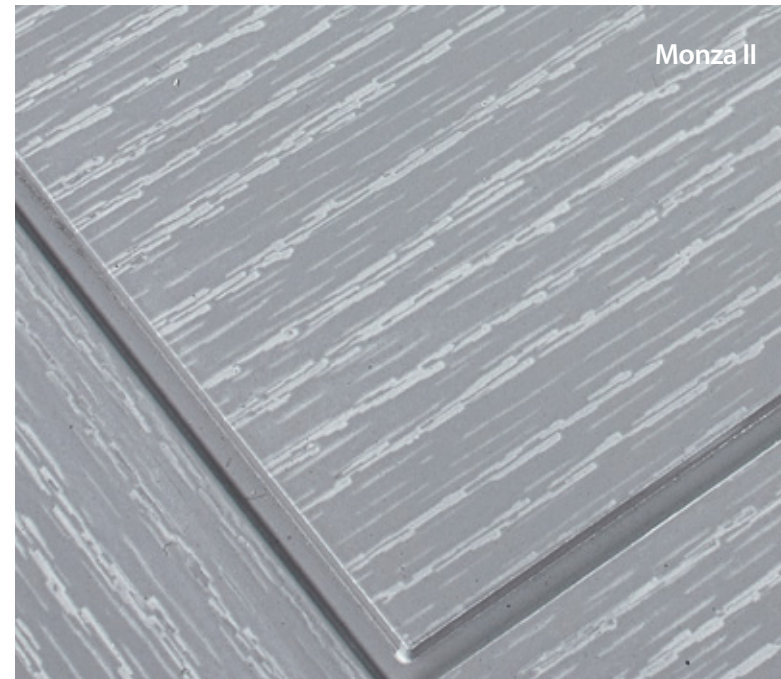

Monza II Solid

Monza II Augusta Long

Monza II Augusta

Monza II Square

Monza II Oakmont

Monza II Inox Nice

Links Square

Links Oakmont

Links Copenhagen

Links Augusta

Links Augusta Long

Monza II Inox Monaco

Monza II

Links

OBSCURE GLASS OPTIONS

With a choice of designs, our range of etched glass adds a touch of style, elegance and privacy to your home.