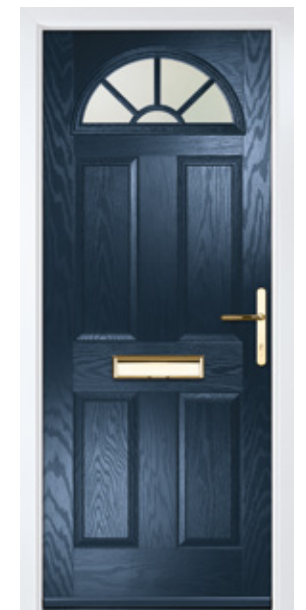

Colour: Golden Oak
Glass: Louisiana

SUNBURST

Colour: Blue
Glass: Satin