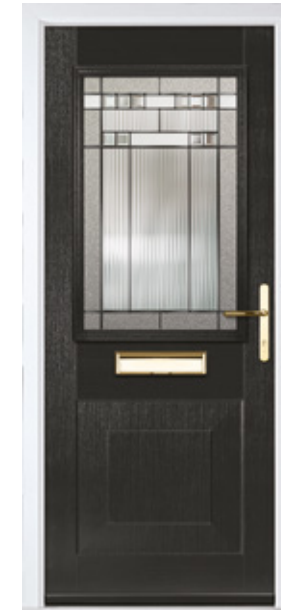

TATTON

Colour: Black
Glass: Skyscraper