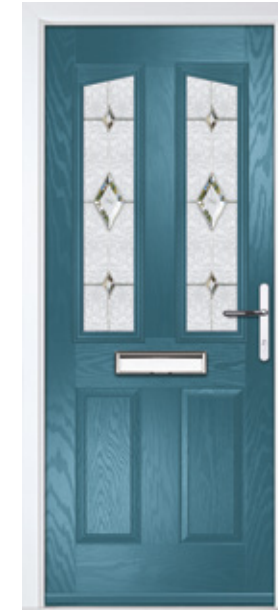

Door Style: **Carnoustie**
Colour: **White**
Glass: **Louisiana**

TRADITIONAL SERIES

Door hardware for illustrative purposes.
See pages 52 - 54 for hardware available.

TROON

Colour: **Cotswold**
Glass: **Hathaway**