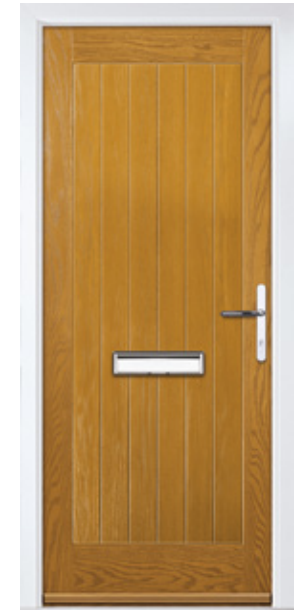

FARMHOUSE SOLID

Colour: Irish Oak