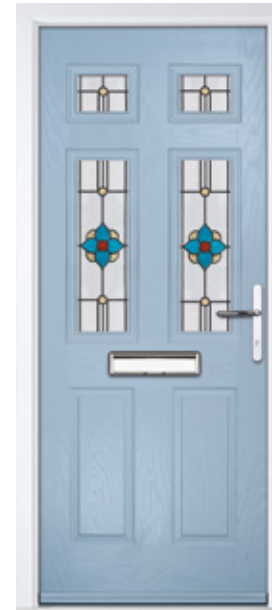

TRADITIONAL SERIES

Door hardware for illustrative purposes.
See pages 52 - 54 for hardware available.

TROON

Colour: **Cotswold**
Glass: **Hathaway**