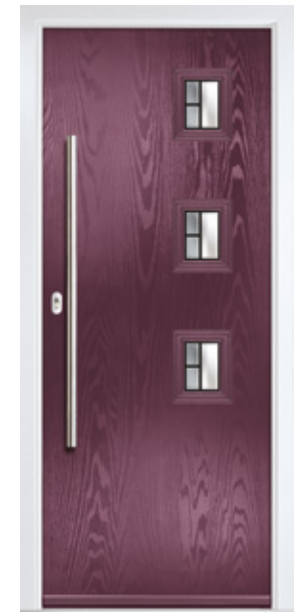

SEMINOLE 3 RIGHT

Colour: Mulberry
Glass: Graphite