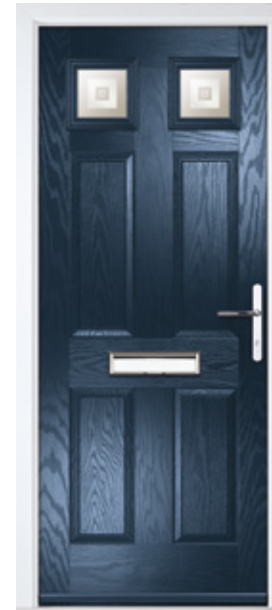

PINEHURST

Colour: **Blue**
Glass: **Cubic**