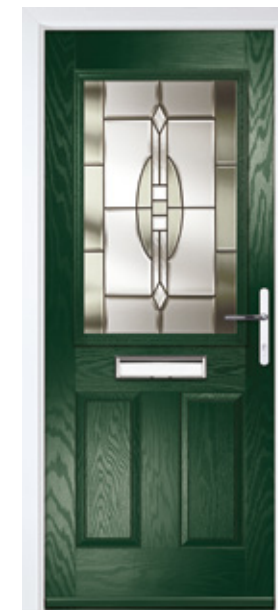

Colour: Mulberry
Glass: Impression

LYTHAM

Colour: Green
Glass: Impression

4 & 9 Grid available