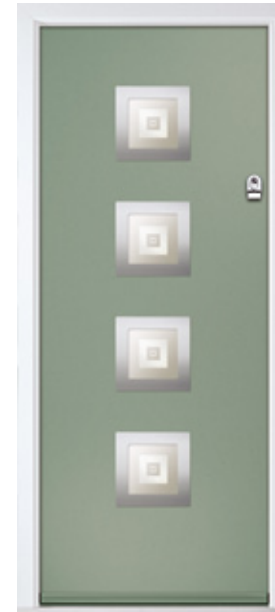

CONTEMPORARY SERIES

Door hardware for illustrative purposes.
See pages 52 - 54 for hardware available.

Links
option

INOX NICE

Colour: Sage Green
Glass: Cubic