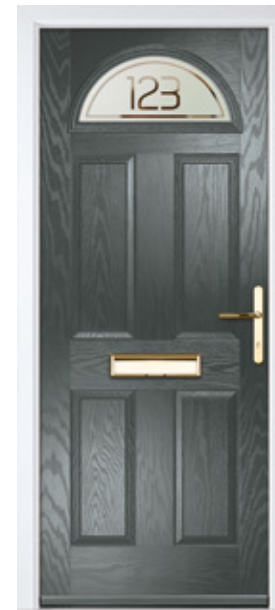

PORTRUSH

Colour: Military Grey
Glass: Numbers*

*Numbers is a bespoke glass design, customised to suit your number/ letter requirements. We use a standardised font but the position and scale may differ according to the number of characters requested.