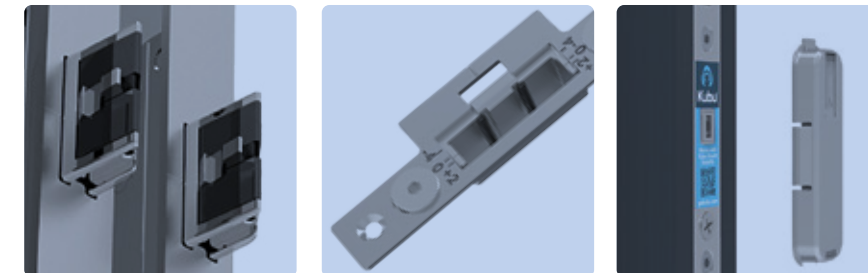

High-Performance Auto-Firing Multi-Point Door Lock, Equipped for Smart Security

Ideal for heritage style doors or those with pull-bar handles, the Avantis MagnaBolt is the only AutoLock on the market developed to work with Kubu Smart Security sensor technology.

Engineered to reduce operating forces to almost zero, the clever combination of self-lubricating polymers, stainless steel, and zinc-coupled with an innovative bolt and keep design, ensures incredibly smooth operation and exceptional security.