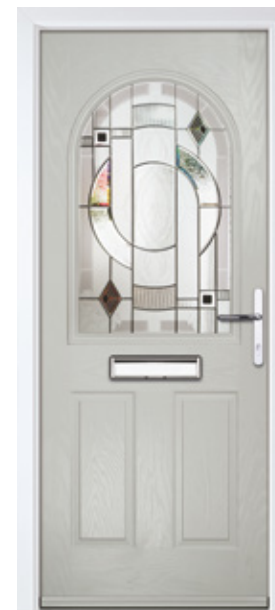

TURNBERRY

Colour: Agate Grey
Glass: Synergy

11 Grid available