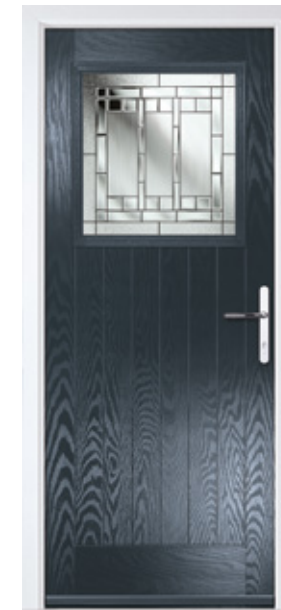

BELFRY 3

Colour: Clotted Cream
Glass: Tranquility Zinc

PEVERO

Colour: Clay
Glass: Graphite

FARMHOUSE SOLID

Colour: Irish Oak

CHANTILLY

Colour: Sandstone
Glass: Impression