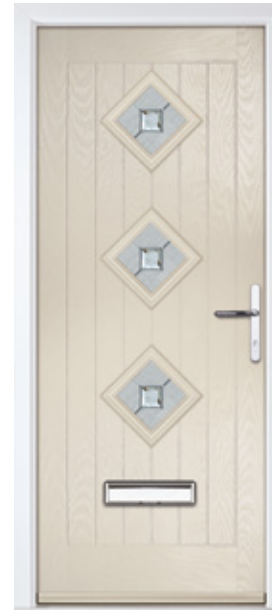

TRADITIONAL SERIES

Door hardware for illustrative purposes.
See pages 52 - 54 for hardware available.

BELFRY 3

Colour: Clotted Cream
Glass: Tranquility Zinc