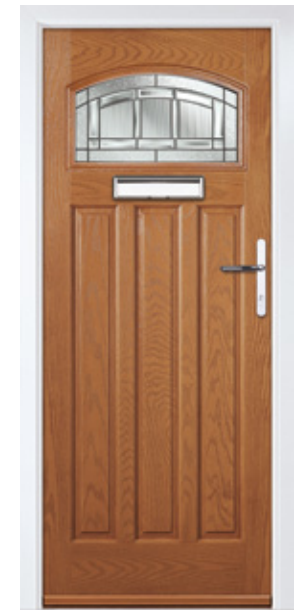

PORTRUSH

*Numbers is a bespoke glass design, customised to suit your number/ letter requirements. We use a standardised font but the position and scale may differ according to the number of characters requested.

RIVIERA

ST ANDREWS

TURNBERRY

11 Grid available

LYTHAM

4 & 9 Grid available

SUNBURST