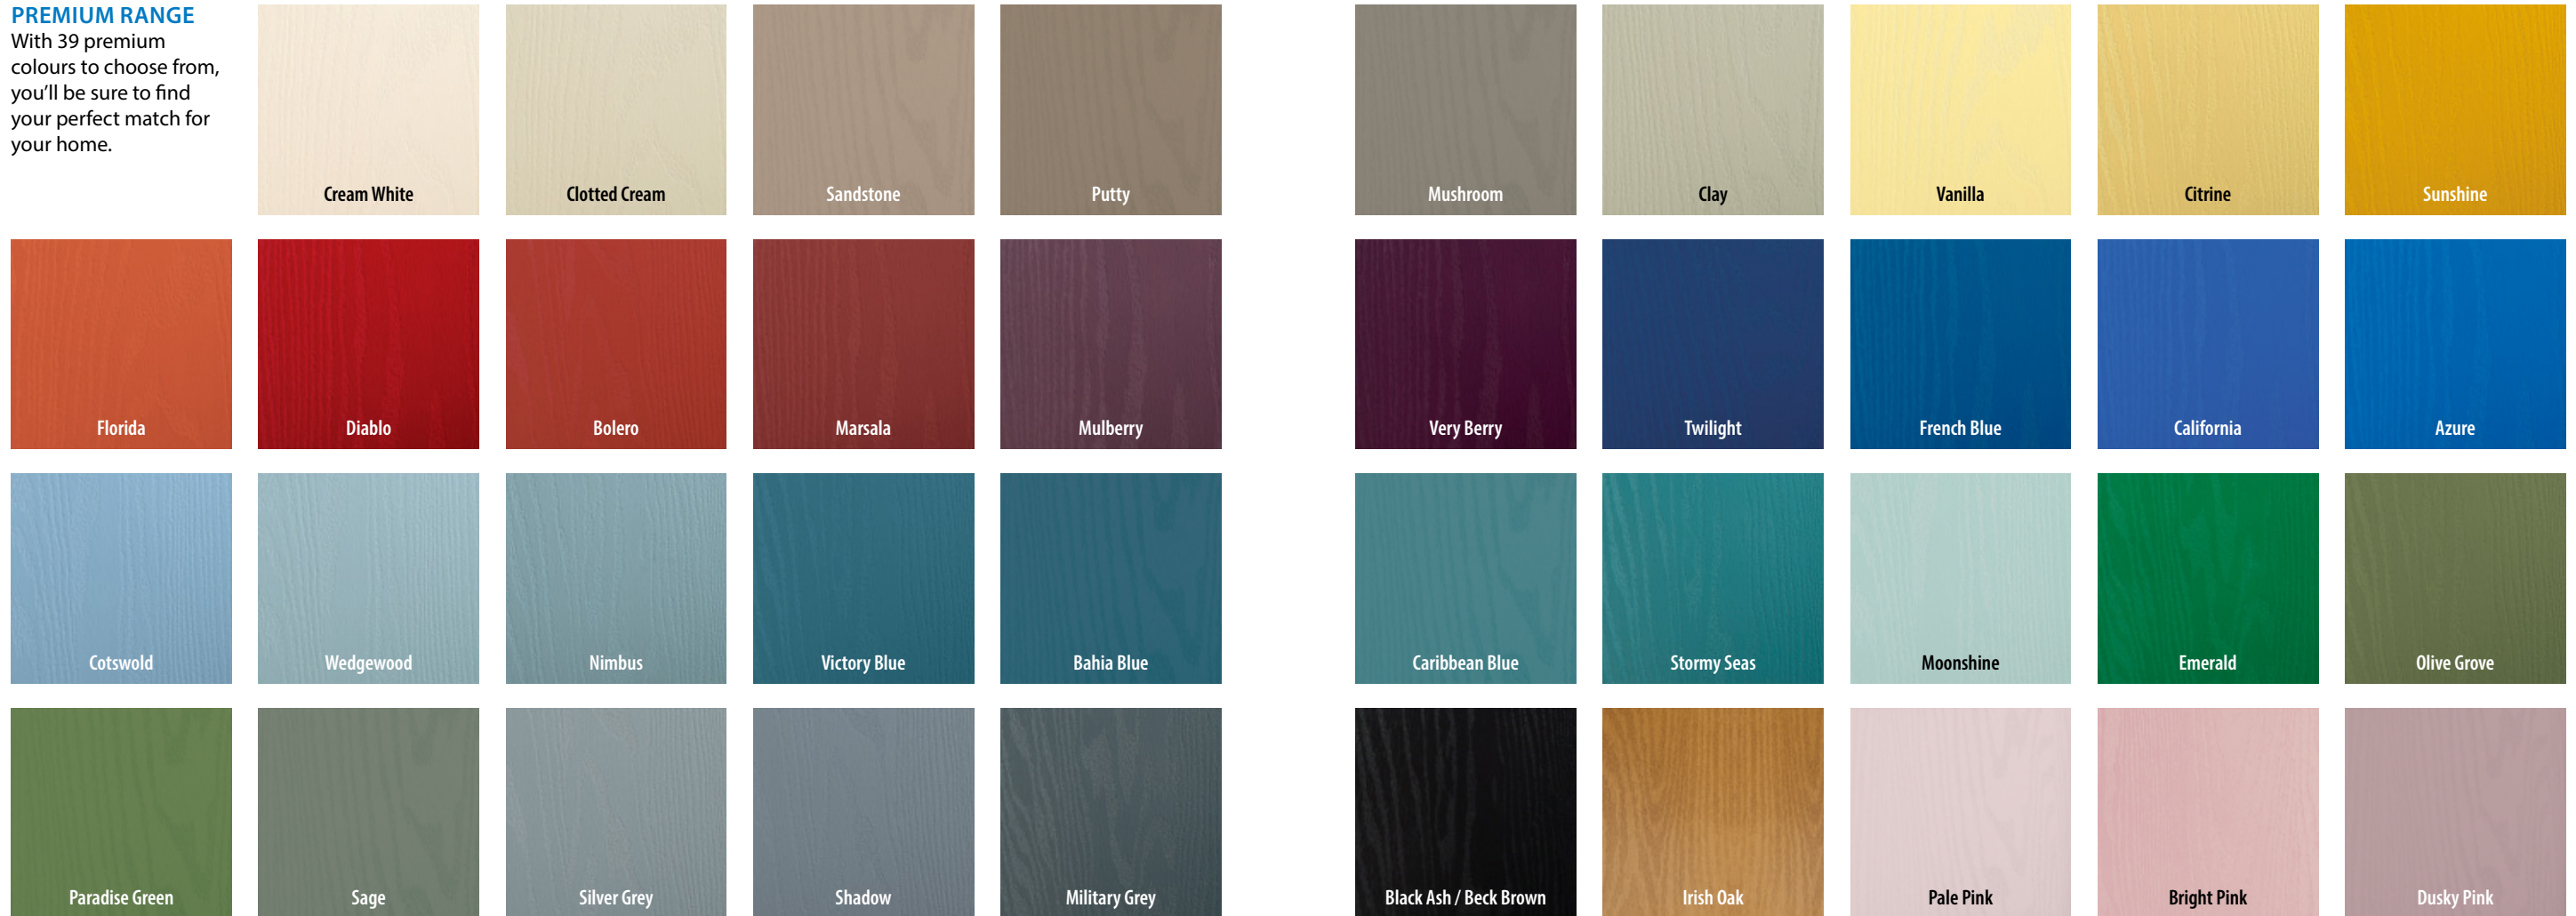

RAL COLOURS

Any RAL colour* is available as a special order. Here are a small selection of the most requested colours as an example.

*Some RAL colours containing luminous elements are unavailable.

PREMIUM RANGE

With 39 premium colours to choose from, you'll be sure to find your perfect match for your home.

Door Style: Carnoustie
Colour: Wedgewood
Glass: Kew

TRADITIONAL SERIES

PANELLED COLLECTION

Our timeless panelled doors are designed to replicate the most popular traditional door styles with highly defined mouldings.