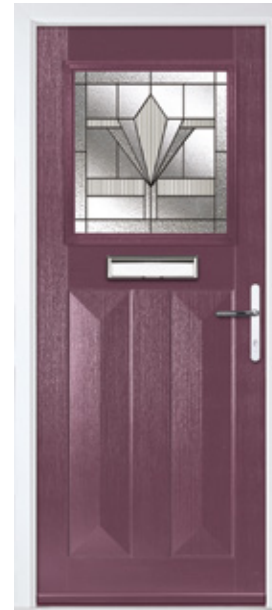

Door Style: Eaton
Colour: Anthracite Grey
Glass: Jazz

Door hardware for illustrative purposes.
See pages 52 - 54 for hardware available.

EATON

Colour: Mulberry
Glass: Casino

TATTON

Colour: Black
Glass: Skyscraper