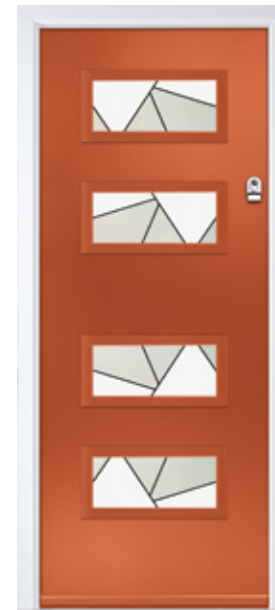

Colour: Pale Pink
Glass: Skyscraper

Left and right options available

LINKS AUGUSTA

Colour: Wedgewood
Glass: Deco

Left and right options available

LINKS SQUARE 4

Colour: Stormy Seas
Glass: Graphite

LINKS COPENHAGEN