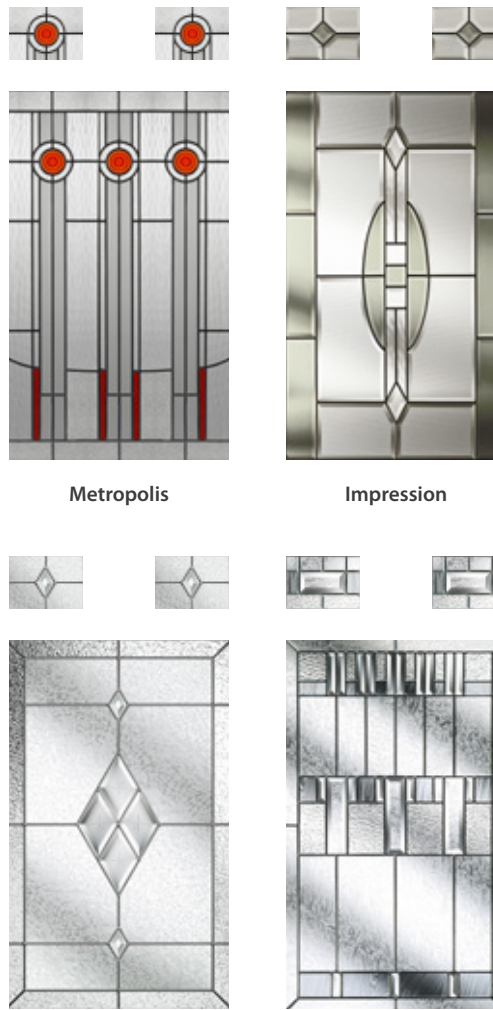

Flush 3/4 Lite

POPULAR GLASS OPTIONS

Optimal

Cotswold™

Satin

Stippolyte™

See page 65 for more obscure glass options

POPULAR GLASS OPTIONS