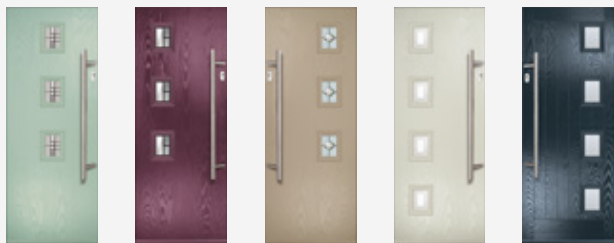

OR
speak to your installer

Finish: Flush
Door Colour: Blue
Glass Style: Louisiana

SEMINOLE 4

DOOR STYLE VARIATIONS

Seminole 3 Centre Seminole 3 Left Seminole 3 Right Seminole 4 Left Seminole 4 Right

FINISH OPTIONS