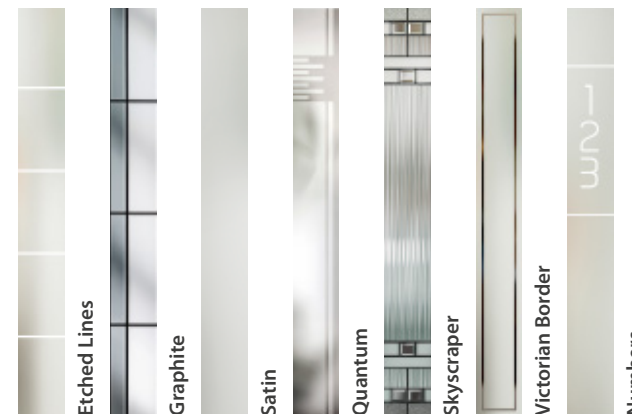

Trinity

Impression

Louisiana

Tectronic

Lotus

Artemis

Deco

Finish: Monza II
Door Colour: Dusky Pink
Glass Style: Louisiana

Etched Lines

Graphite

Satin

Quantum

Skyscraper

Victorian Border

Numbers