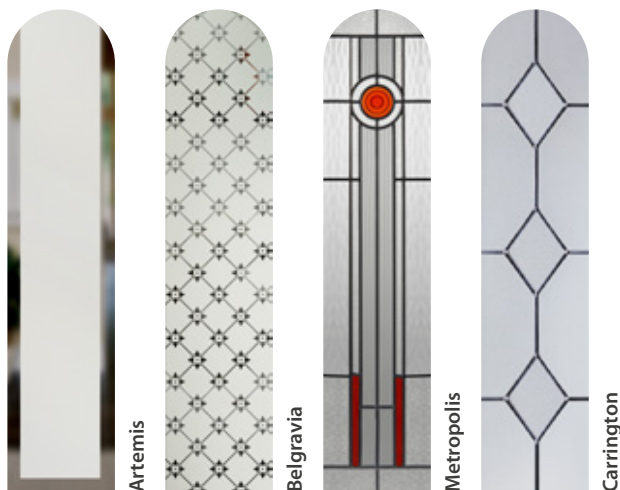

POPULAR GLASS OPTIONS