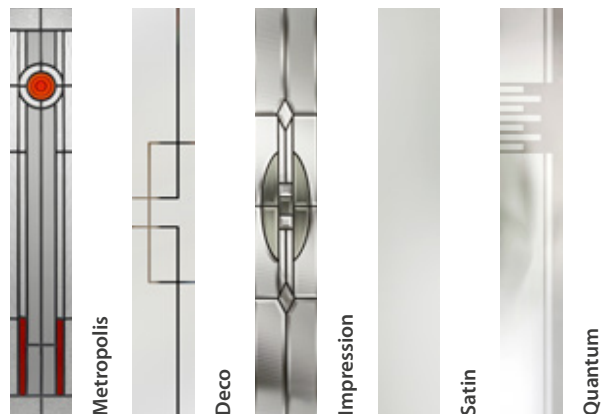

Artemis

Graphite

Etched Lines

Victorian Border

Lotus

Metropolis

Deco

Impression

Satin

Quantum

FINISH OPTIONS