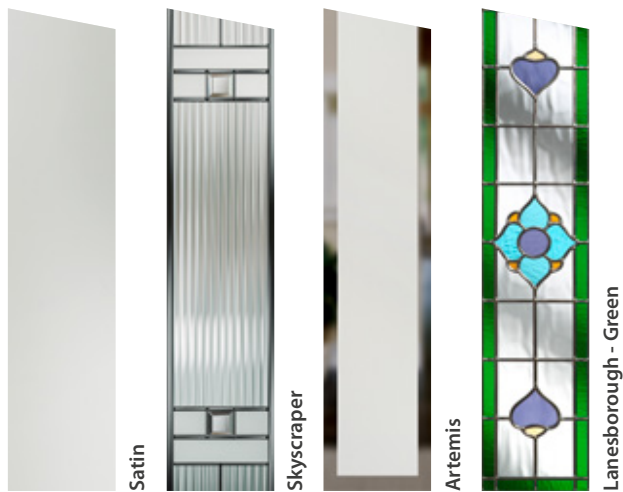

POPULAR GLASS OPTIONS