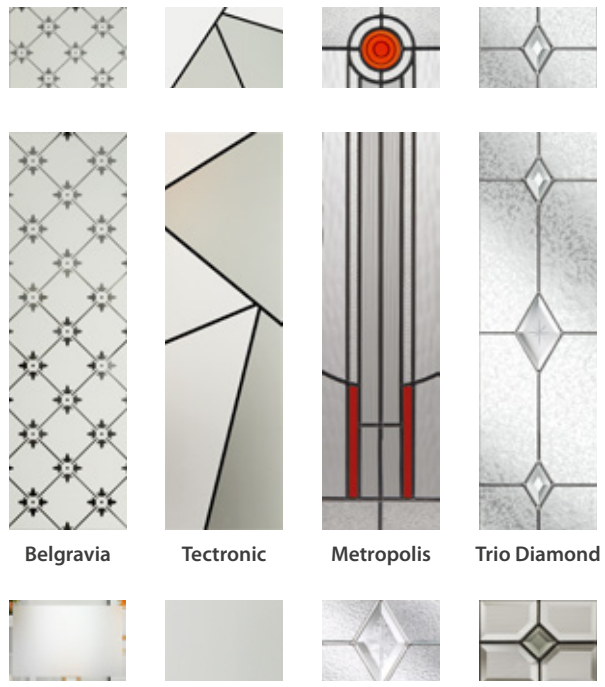

Palazzo

Trio Diamond

Skyscraper

Casino

Louisiana

POPULAR GLASS OPTIONS

Optimal

Cotswold™

Satin

Stippolyte™

See page 65 for more obscure glass options

Finish: Eaton
Door Colour: Agate Grey
Glass Style: Satin

TATTON

Finish: Eaton
Door Colour: Black
Glass Style: Skyscraper

TATTON 9 GRID

DOOR STYLE VARIATIONS

Tatton 4 Grid

SCAN HERE
to see the full range of available glass

OR VISIT
www.emplas.co.uk/glass

OR
speak to your installer

Finish: Panelled
Door Colour: Agate Grey
Glass Style: Louisiana

TROON

Finish: Panelled
Door Colour: Moonshine
Glass Style: Prestige

FINISH OPTIONS

Panelled

POPULAR GLASS OPTIONS

Belgravia Tectronic Metropolis Trio Diamond

Artemis Satin Prestige Impression

FINISH OPTIONS

Panelled

POPULAR GLASS OPTIONS