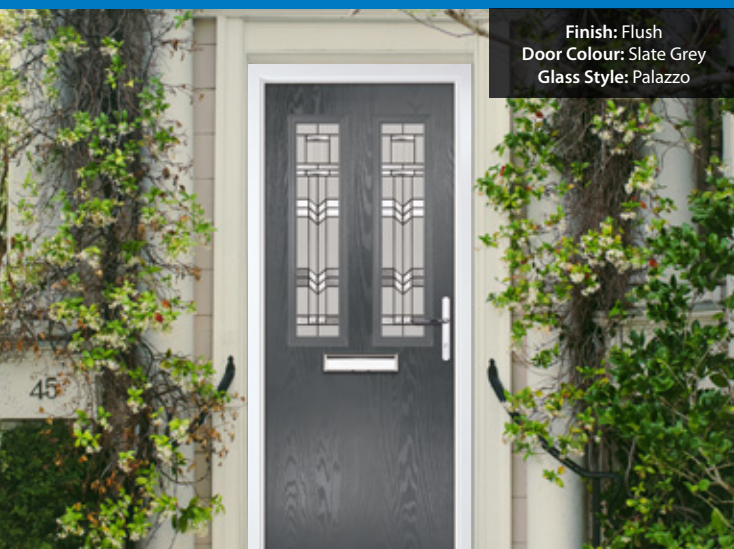

CARNOUSTIE

Finish: Flush
Door Colour: Slate Grey
Glass Style: Palazzo