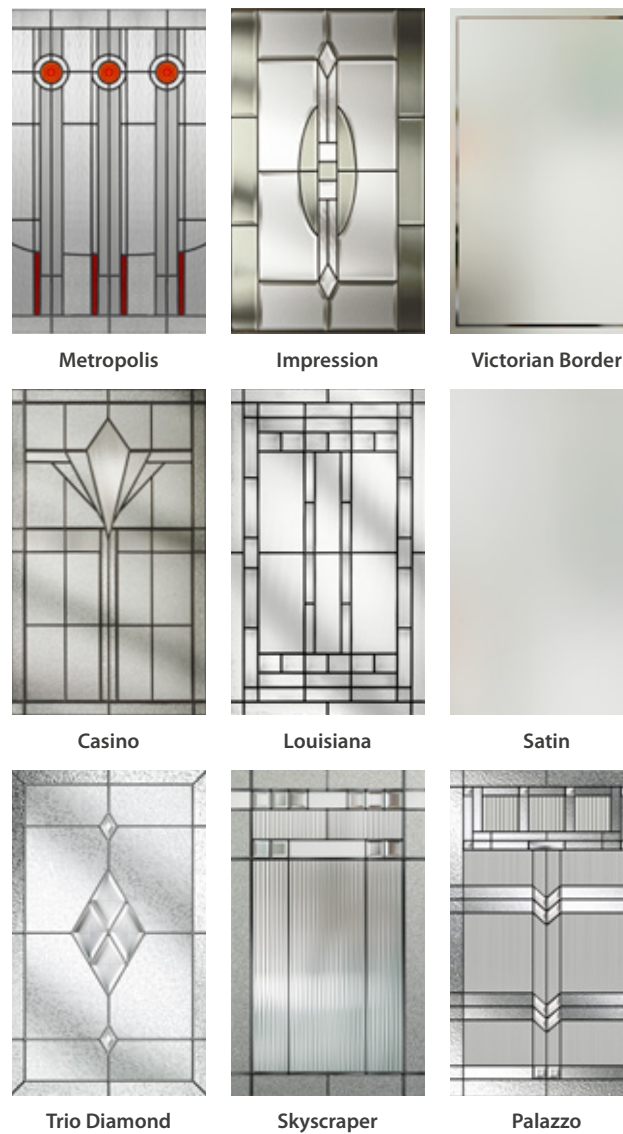

Finish: Panelled
Door Colour: Chartwell Green
Glass Style: Louisiana

POPULAR GLASS OPTIONS