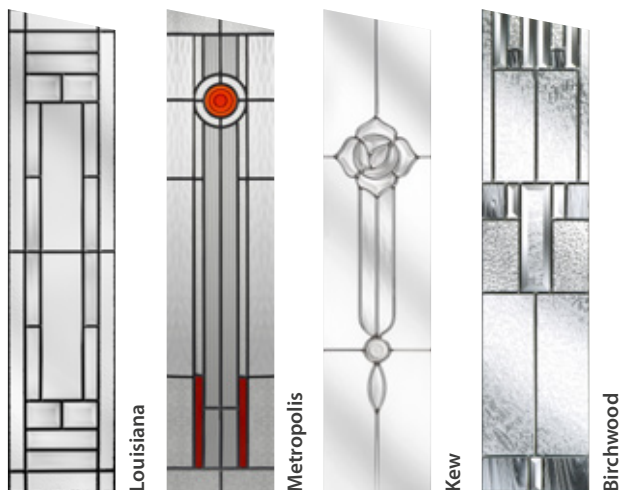

FINISH OPTIONS

Panelled

POPULAR GLASS OPTIONS

Satin

Skyscraper

Artemis

Lanesborough - Green

Louisiana

Metropolis

Kew

Birchwood

FINISH OPTIONS

Flush

Farmhouse

POPULAR GLASS OPTIONS

Victorian Border