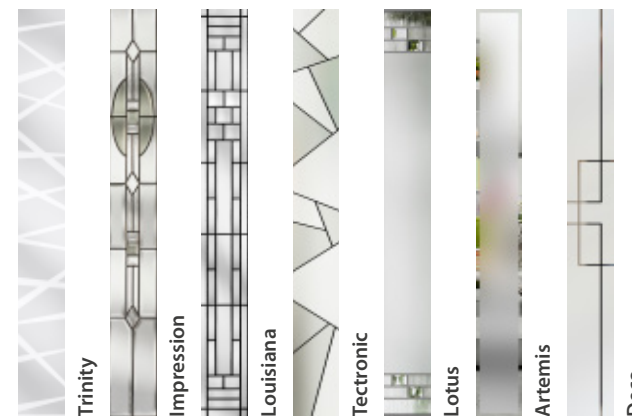

Flush

Links

Monza II

Farmhouse

POPULAR GLASS OPTIONS

Trinity

Impression

Louisiana