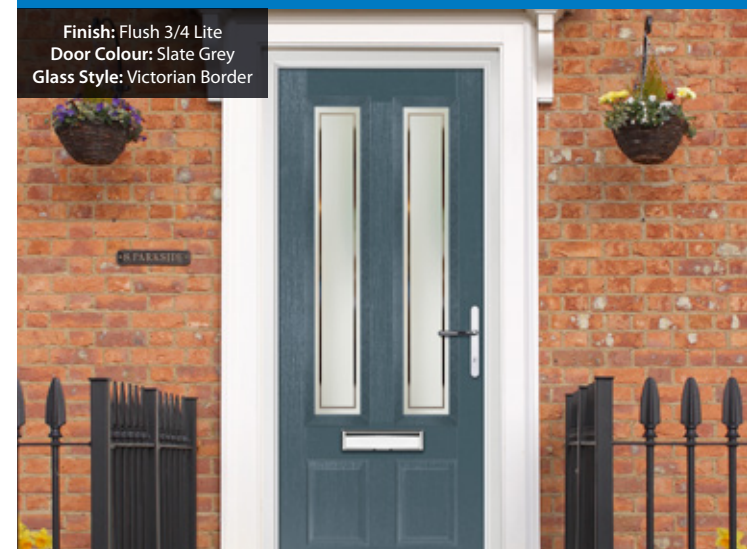

Satin

Artemis

Lotus

Skyscraper

Deco

Louisiana

Finish: Flush 3/4 Lite
Door Colour: Agate Grey
Glass Style: Metropolis

OULTON