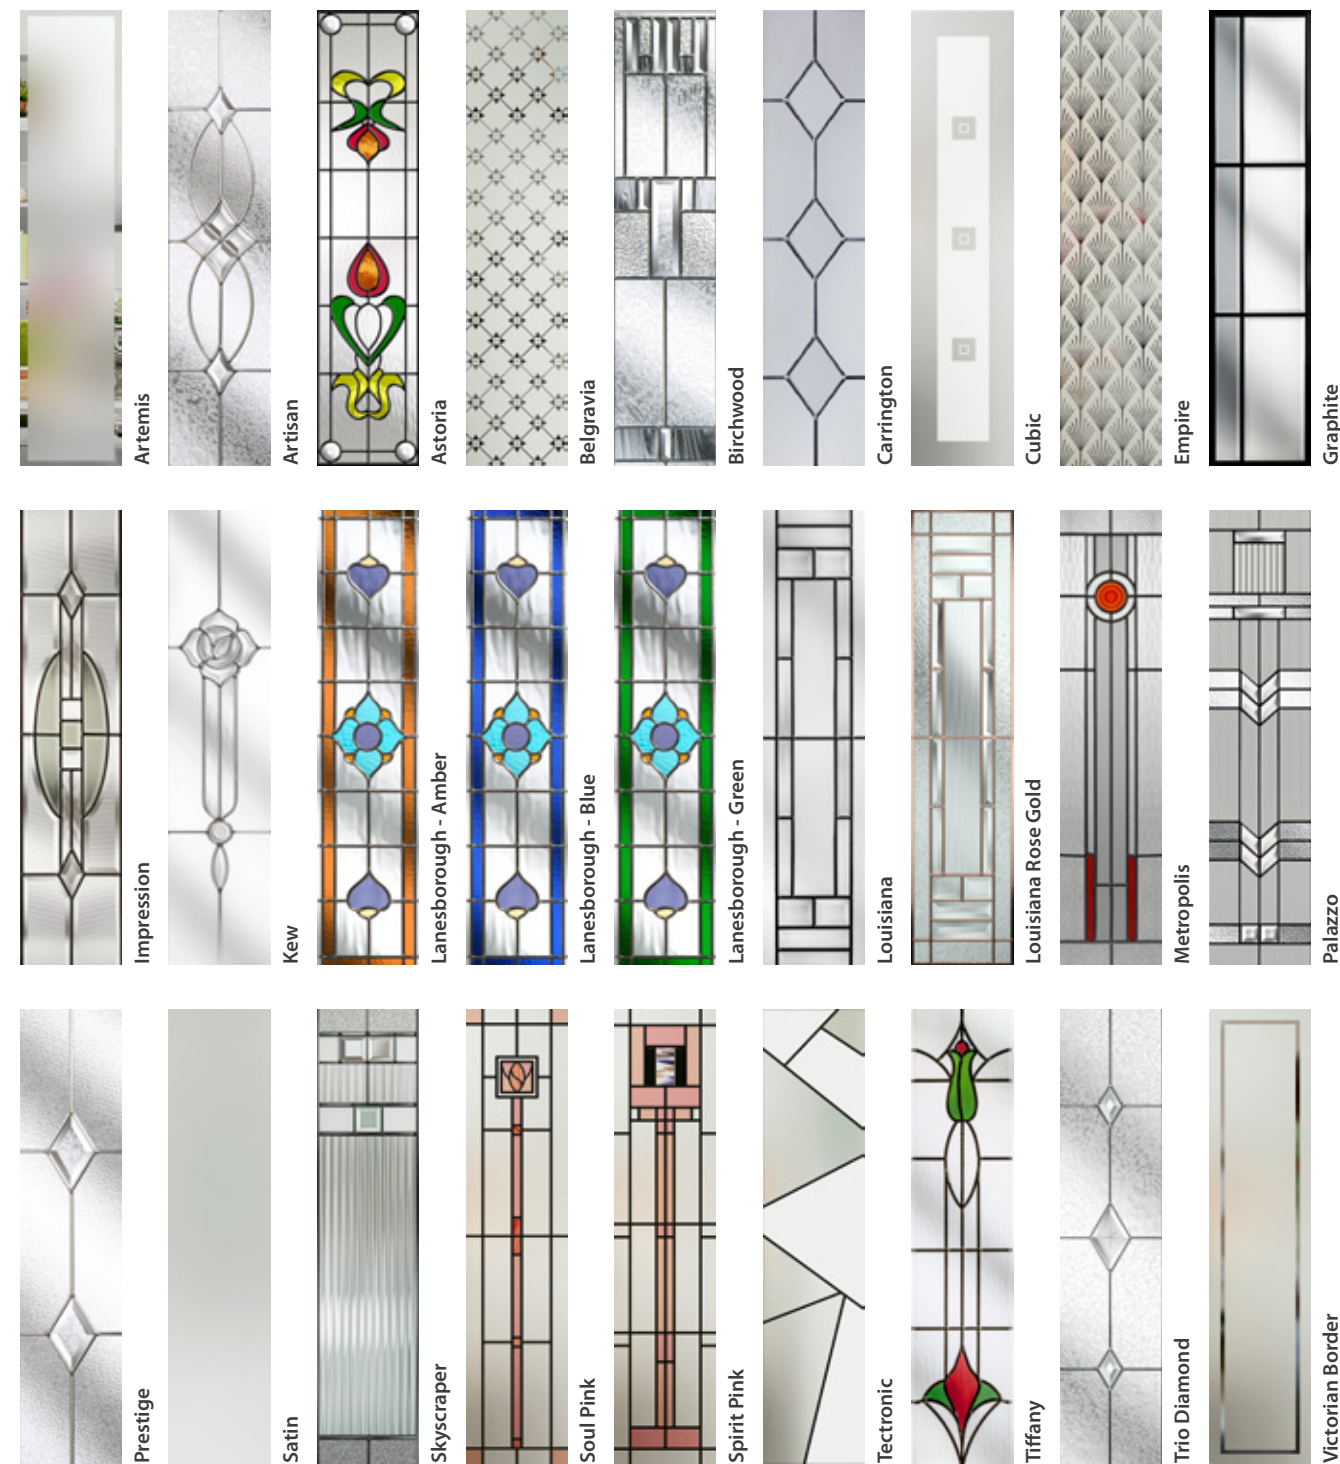

CARNOUSTIE

Finish: Flush
Door Colour: Slate Grey
Glass Style: Palazzo

FINISH OPTIONS

Panelled

Flush

Farmhouse

POPULAR GLASS OPTIONS

SCAN HERE
to see the full range of available glass