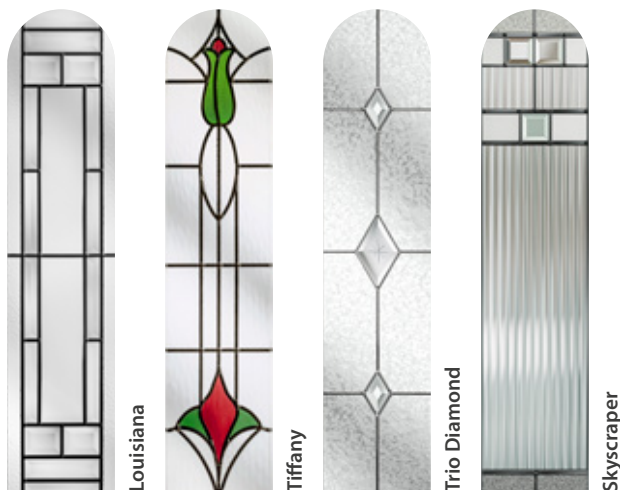

Farmhouse

POPULAR GLASS OPTIONS

Artemis

Belgravia

Metropolis

Carrington

Louisiana

Tiffany

Trio Diamond

Skyscraper

POPULAR GLASS OPTIONS

Artemis

Stardrop

Peak

Birchwood

Prestige