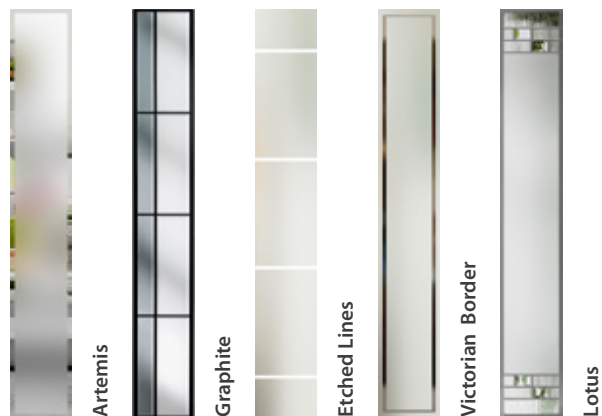

Flush

Links

Monza II

Farmhouse

POPULAR GLASS OPTIONS

Artemis

Graphite

Etched Lines