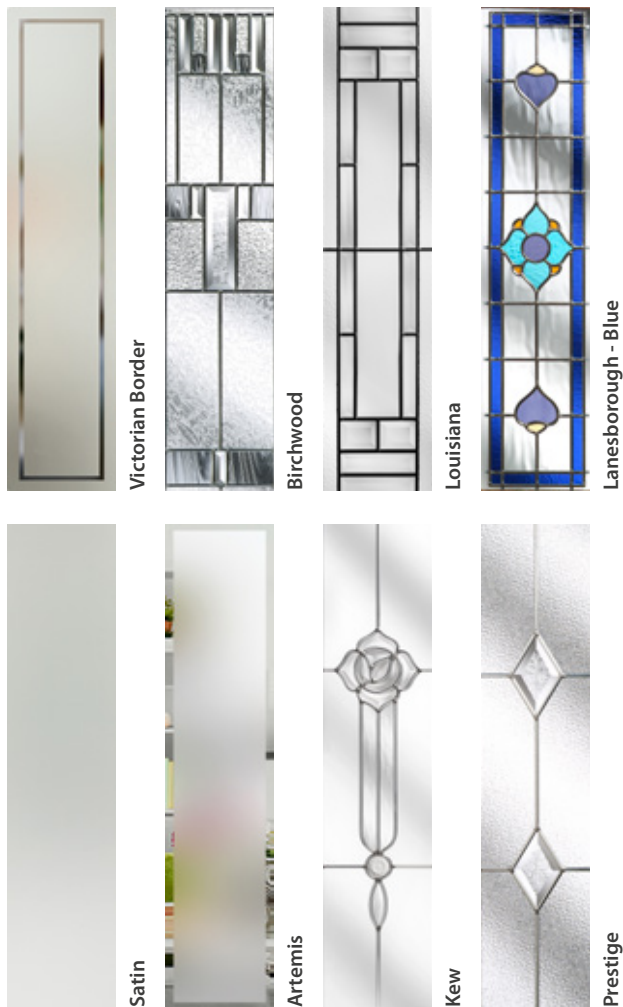

Finish: Flush 3/4 Lite
Door Colour: Agate Grey
Glass Style: Tectronic

SCAN HERE
to see the full range of available glass

OR VISIT
www.emplas.co.uk/glass

OR
speak to your installer

Finish: Eaton
Door Colour: Black
Glass Style: Skyscraper

KNIGHTSBRIDGE

DOOR STYLE VARIATIONS

Knightsbridge Solid

FINISH OPTIONS

Eaton

POPULAR GLASS OPTIONS

FINISH OPTIONS

Panelled