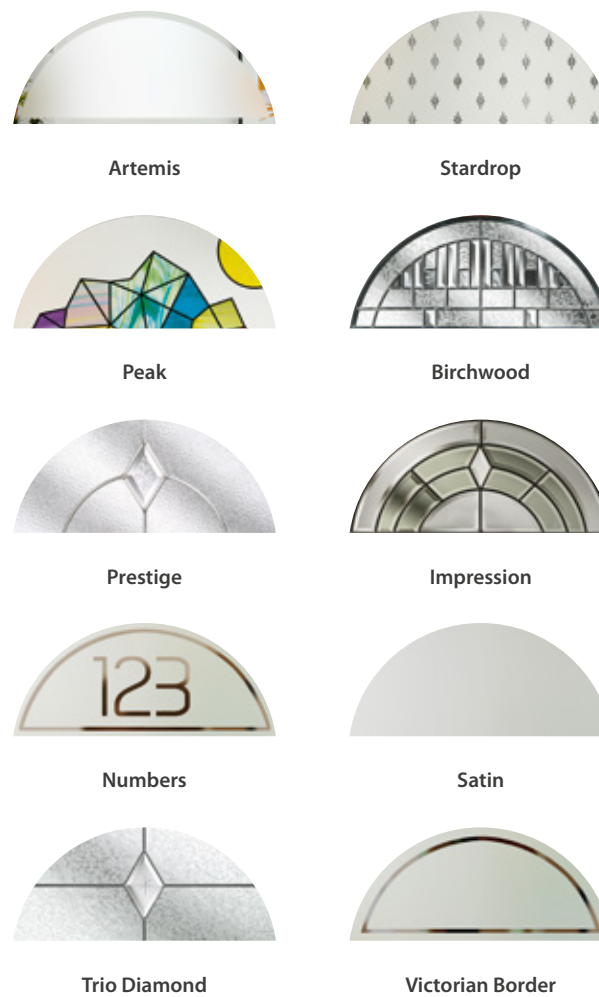

Trio Diamond

Skyscraper

POPULAR GLASS OPTIONS

Artemis

Stardrop

Peak

Birchwood

Prestige