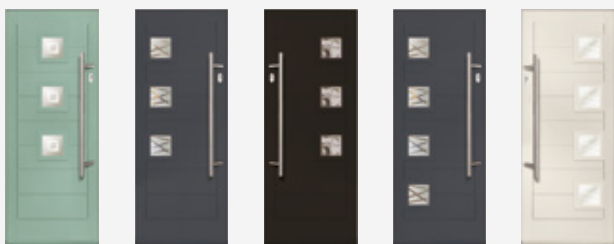

SQUARE 4

DOOR STYLE VARIATIONS

Square 3 Centre   Square 3 Left   Square 3 Right   Square 4 Left   Square 4 Right