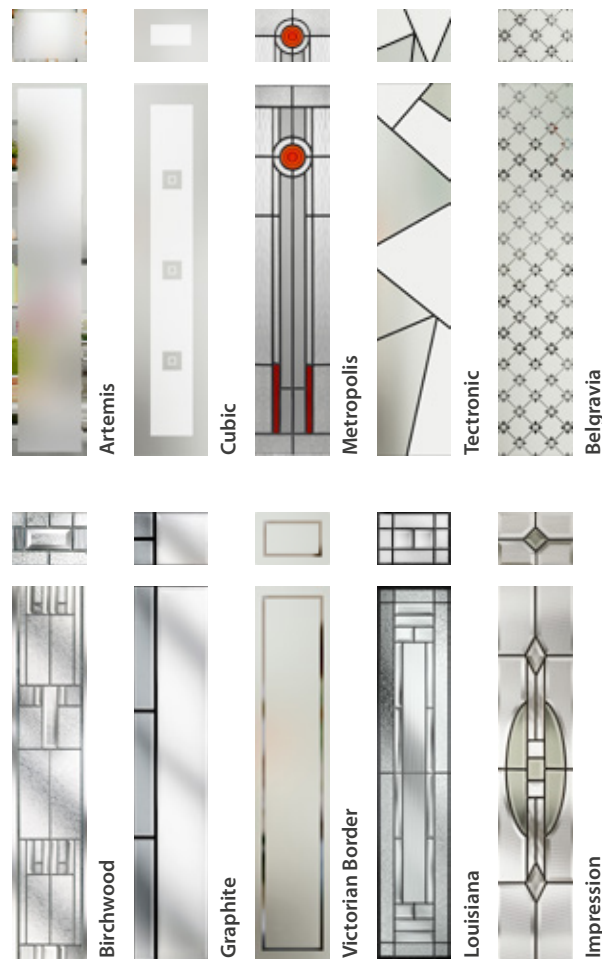

Finish: Flush
Door Colour: Moonshine
Glass Style: Palazzo

VILLAMOURA

Finish: Flush
Door Colour: Green
Glass Style: Birchwood

FINISH OPTIONS

Links

Flush

Farmhouse

POPULAR GLASS OPTIONS

SCAN HERE

to see the full range of available glass

OR VISIT

www.emplas.co.uk/glass

OR

Speak to your installer

SOLID DOOR OPTIONS

We offer a wide range of solid door styles for those who prefer a non-glazed door.

Eaton Solid

Farmhouse Solid

Flush Solid

Links Solid

Knightsbridge Solid

Monza II Solid

Muirfield Solid

St Andrews Solid

Door Style: Carnoustie
 Door Colour: Black
 Glass Style: Skyscraper
 Sidepanel Style: Medinah

SIDEPANEL OPTIONS

For homes with larger openings, we offer a range of panelled and flush sidelight options. This option is available with matching decorative glass. Size restrictions apply.